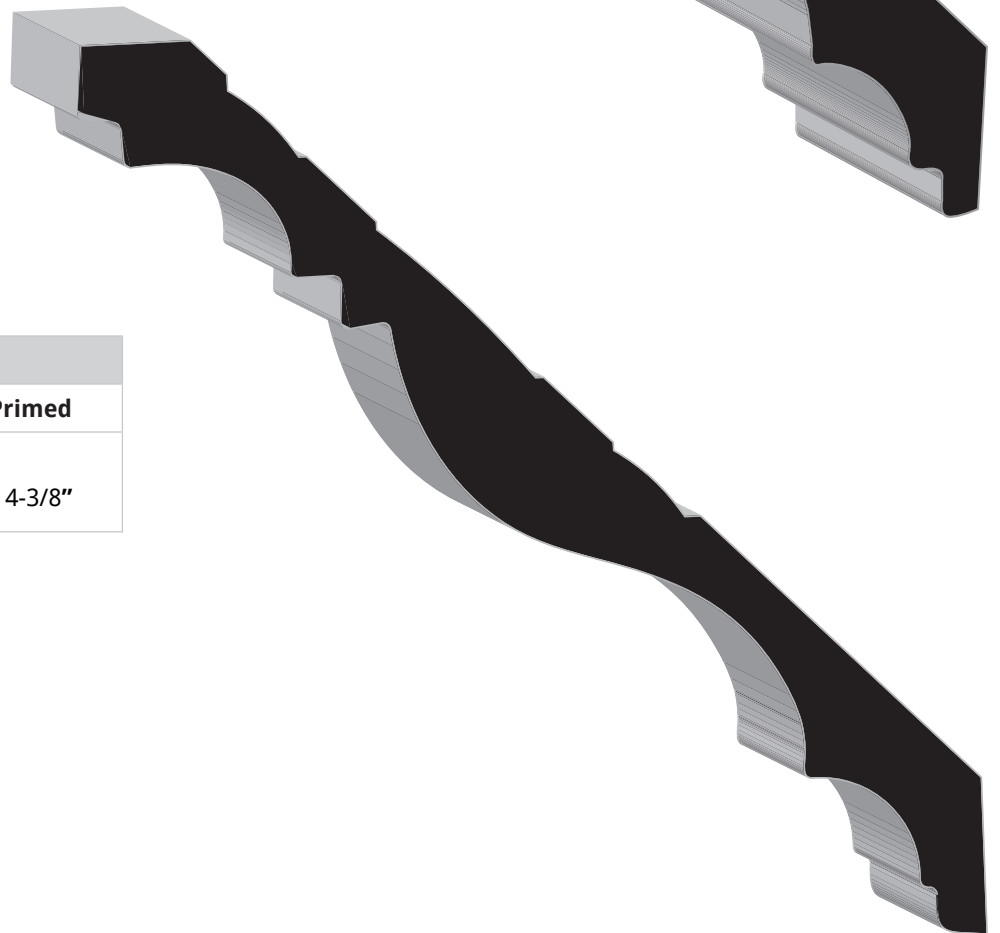

SKU	Crown/Bed	
524	11/16" x 6-1/4"	Primed
	Primed Wall: 4-1/2" & Ceiling: 4-3/8"