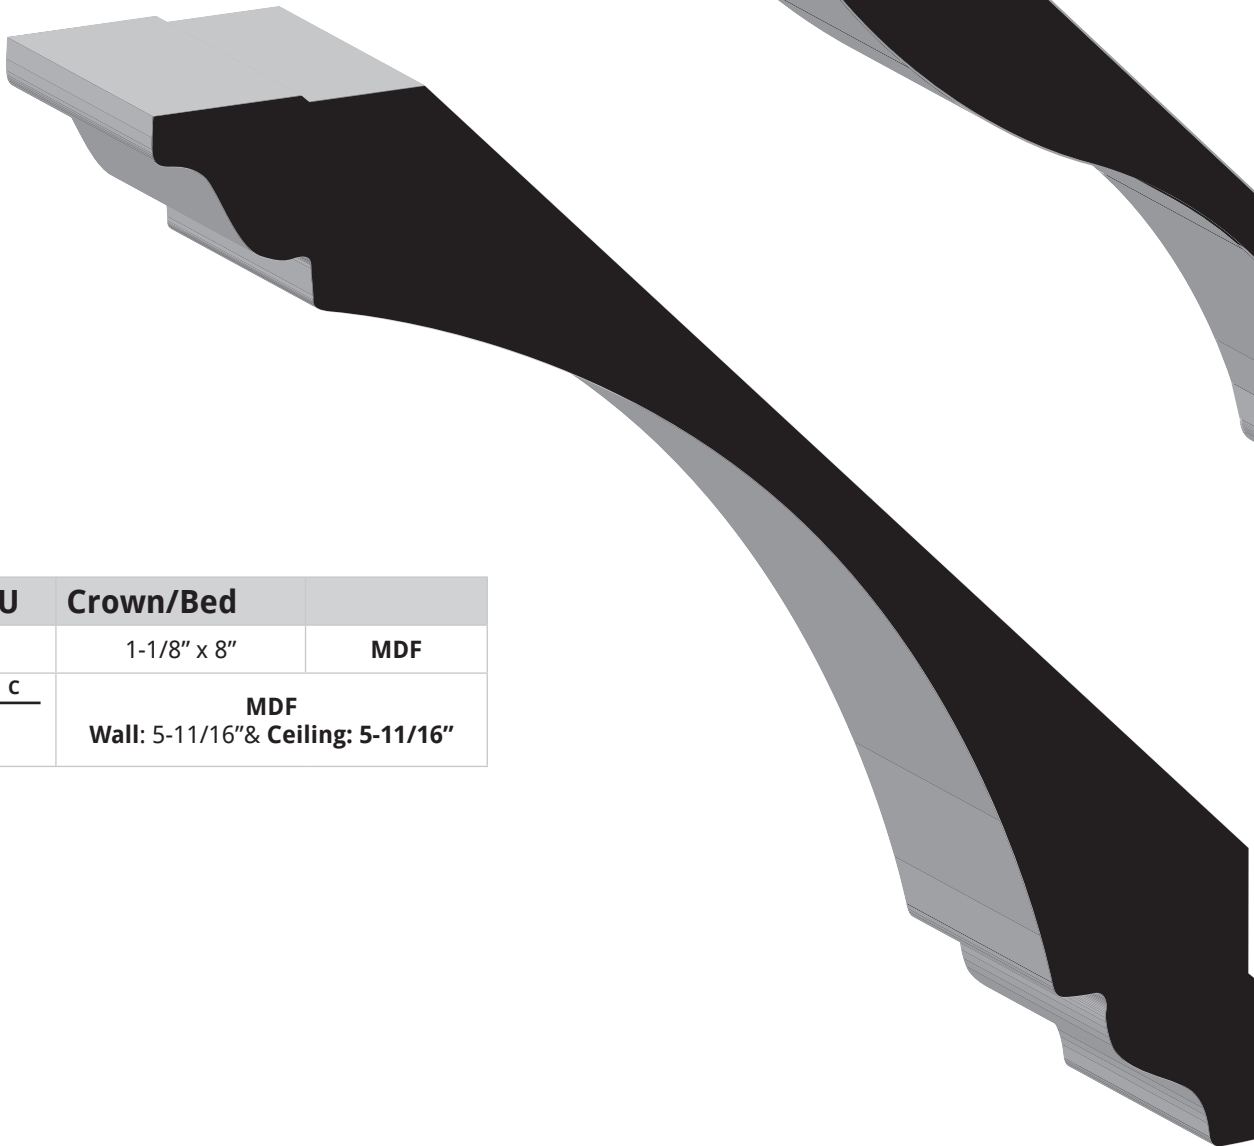

SKU	Crown/Bed	
513	1-1/8" x 8"	MDF
	MDF Wall: 5-11/16" & Ceiling: 5-11/16"