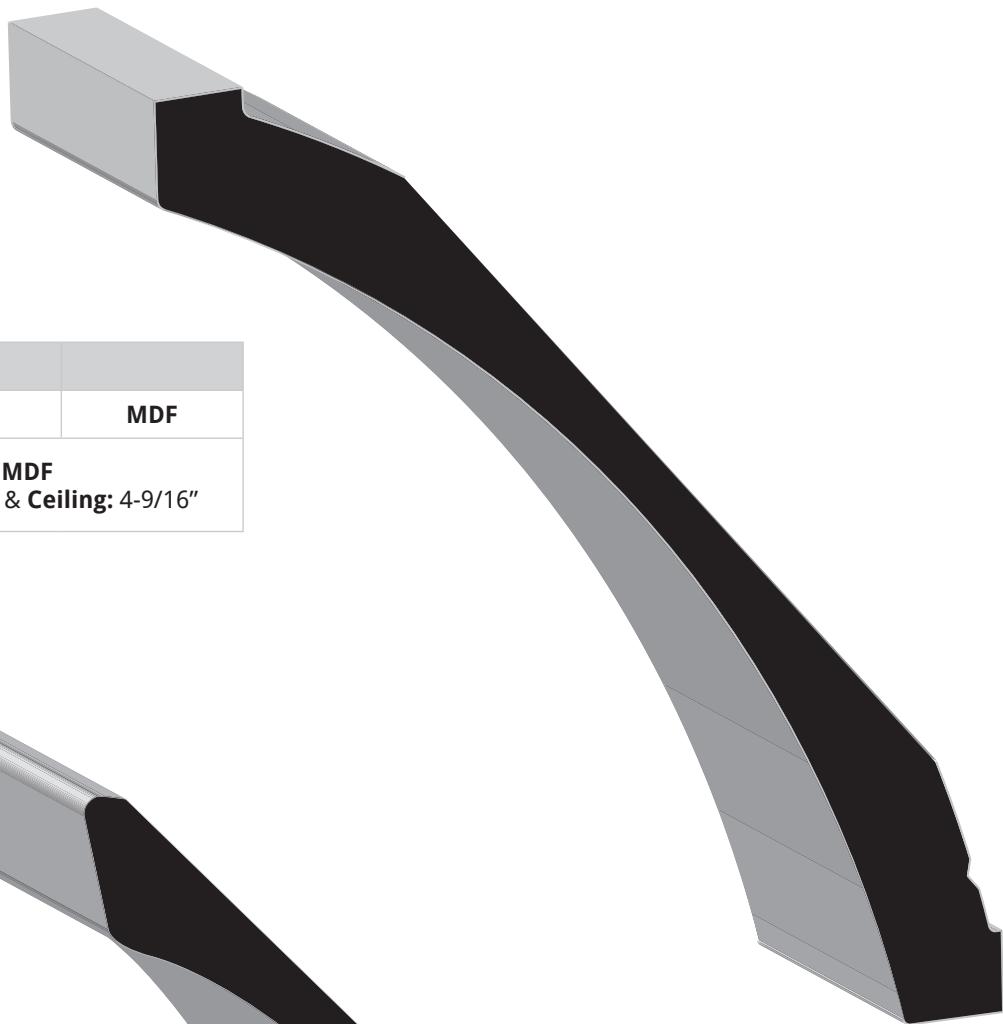

CEILING - CROWN/BED

SKU	Crown/Bed	
505	1" x 7"	MDF
	MDF Wall: 5-5/16" & Ceiling: 4-9/16"