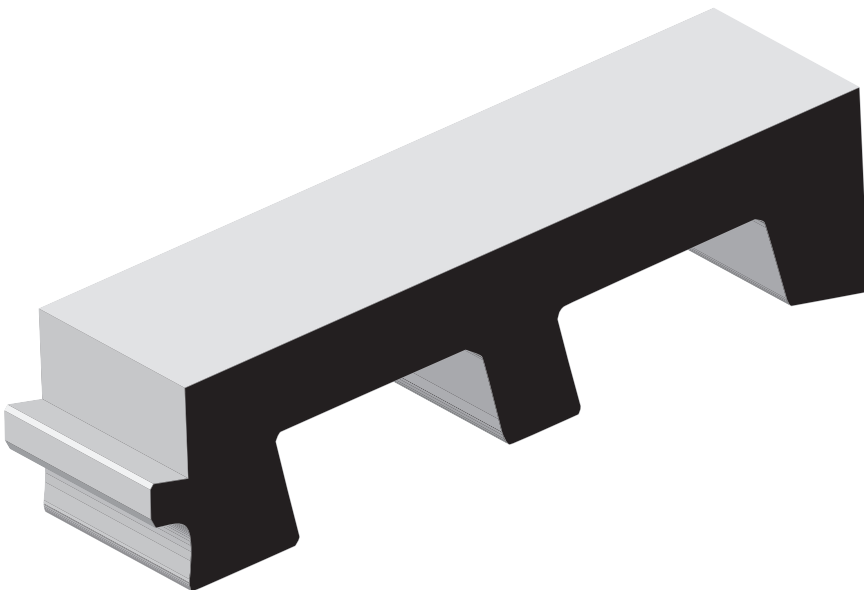

DOOR & WINDOW - STOOL, SHINGLE, & SILL

SKU	Shingle	
210	11/16" x 1-5/8"	PVC

SKU	Shingle	
287	1-1/16" x 2"	PVC

SKU	Stool	
1021	11/16" x 5-1/4"	Primed, MDF
L1021	11/16" x 7-1/4"	Primed, MDF

SKU	Sill	
RYMSILLN	1-5/16" x 1-3/8"	PVC