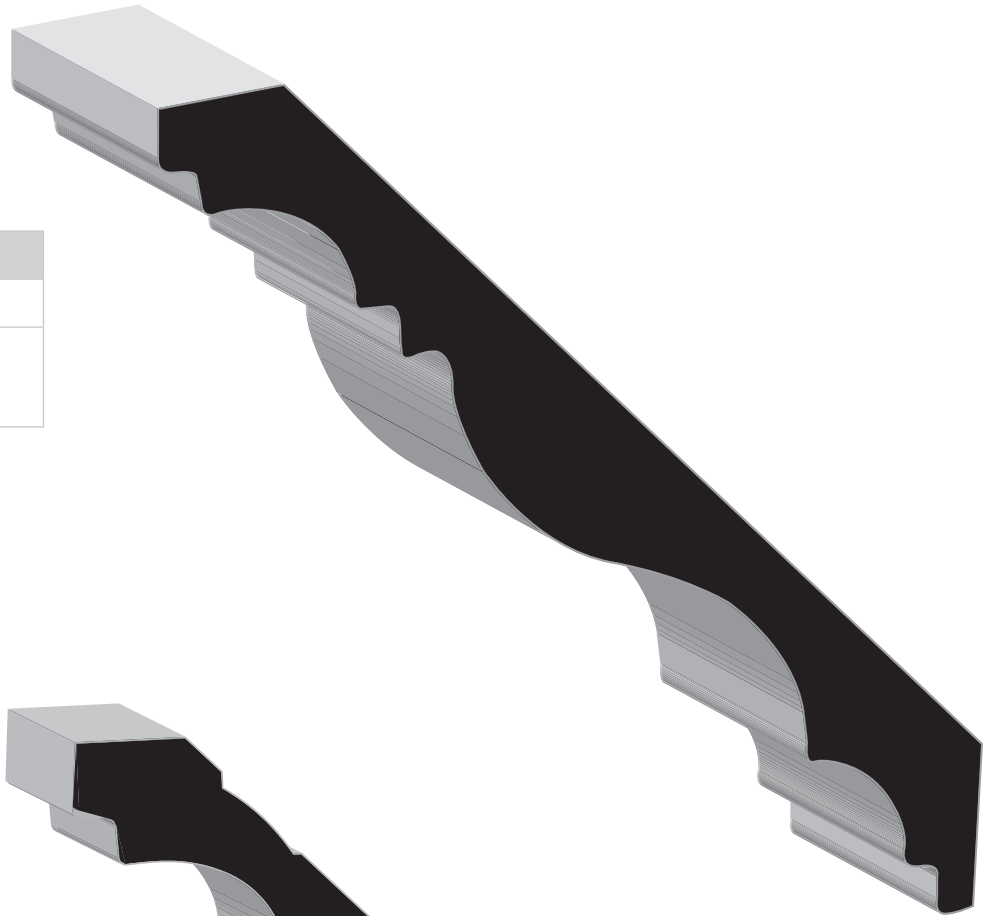

CEILING - CROWN/BED

SKU	Crown/Bed	
665	3/4" x 6-1/4"	MDF
	MDF Wall: 4-1/2" & Ceiling: 4-3/8"