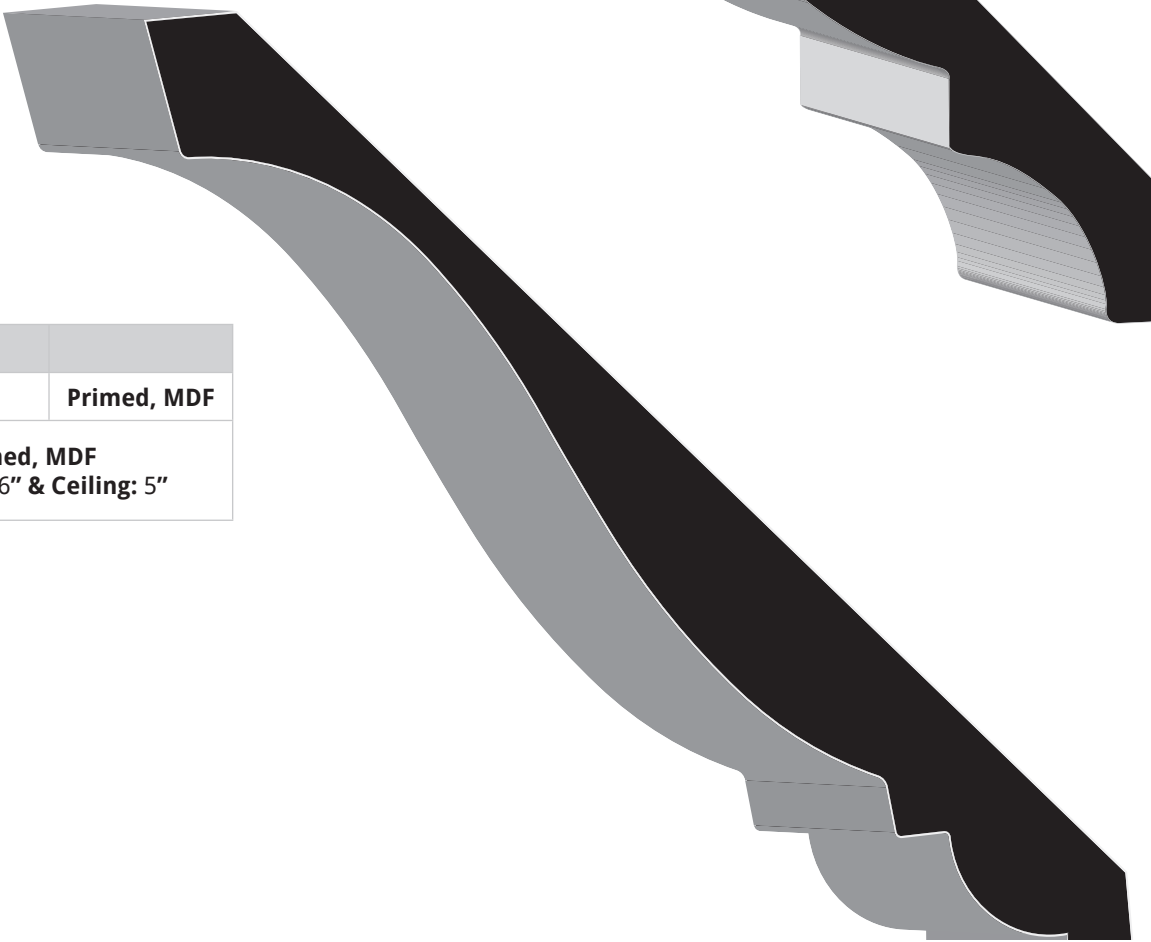

SKU	Crown/Bed	
577	3/4" x 7-1/4"	Primed, MDF
	Primed, MDF Wall: 5-1/16" & Ceiling: 5"