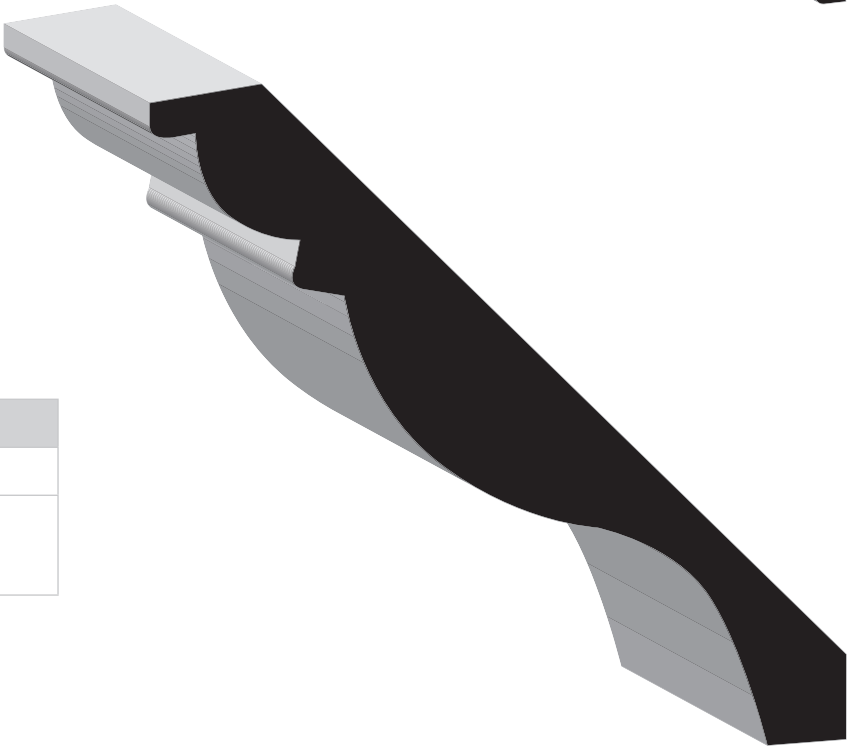

SKU	Crown/Bed	
575	3/4" x 5"	MDF
	MDF Wall: 3-3/4" & Ceiling: 3-1/2"