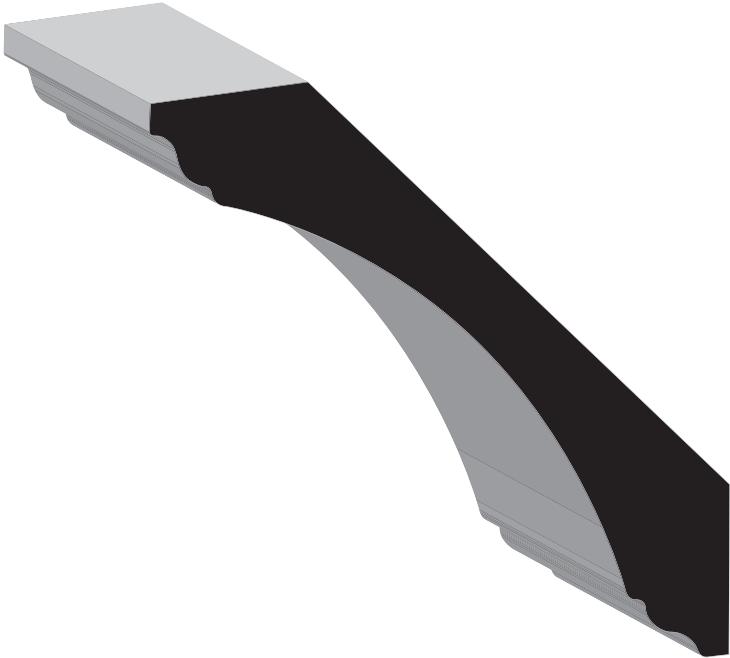

CEILING - CROWN/BED

SKU	Crown/Bed	
40COV	1 1/16" x 4-1/4"	MDF
	MDF Wall: 3-1/16" & Ceiling 3"