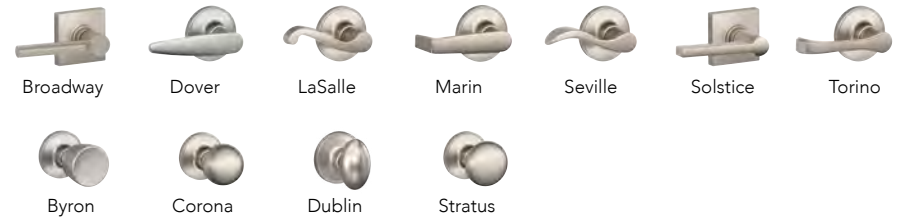

J-SERIES LEVERS AND KNOBS - [CLICK HERE TO SEE BANNER SOLUTIONS STOCK](#)